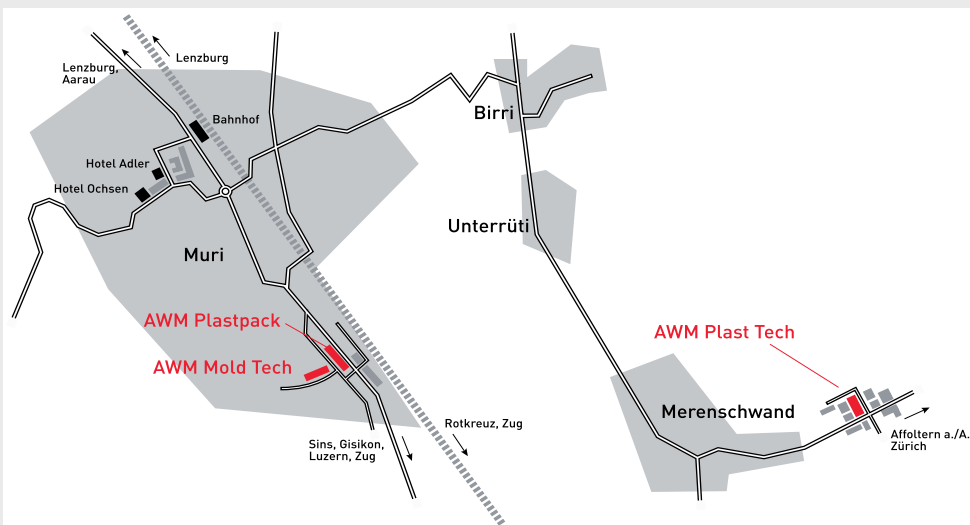

HOW DO I REACH AWM IN MURI?

Travelling from Zurich by car

Take the A1 motorway in the direction of Bern and leave it at the Lenzburg exit (approx. 20 minutes from Zurich). At the first traffic lights turn left in the direction of Zug/Wohlen. Follow the road as far as Muri and cross the village in the direction of Luzern. At the end of the industrial estate you will see the premises of AWM Plastpack. After the premises turn right to the Pilatusstrasse and then right again in order to reach the AWM premises at Pilatusring 2.

Travelling from Geneva by car

Take the A1 motorway in the direction of Zürich and leave it at the Lenzburg exit. Continue as described above.

Travelling from Milan/Lugano by car

Coming from Italy, take the A2 motorway in the direction of Luzern and then Zürich. Leave it at the Gisikon exit. Turn left at the first traffic lights and right at the second, following the road in the direction of Aarau/Sins. In Sins continue in the direction of Aarau until you reach Muri. At the very first junction after the road sign reading Muri/AG turn left to the Pilatusstrasse and then turn right in order to reach the AWM premises at Pilatusring 2.

Travelling from Austria/Chur by car

Coming from Austria (Buchs/Sargans), take the A3 motorway in the direction of Zürich and leave it at the Wädenswil exit. Turn right twice and follow the road in the direction of Zug. In Sihlbrugg take the motorway in the direction of Zug/Luzern and leave it at the Cham exit. Turn right in the direction of Sins. In Sins continue as described above.

There are two villages in Switzerland called Muri. AWM is located in Muri in the canton of Aargau (AG) near Zurich. The other village named Muri is in the canton of Berne (BE). Muri. AWM is located in Muri in the canton of Aargau (AG) near Zurich. The other village named Muri is in the canton of Berne (BE).