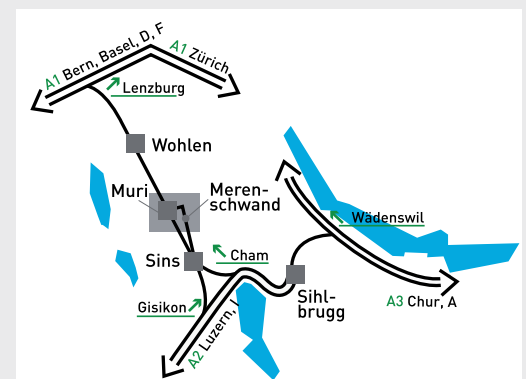

AWM Plast Tech Ltd.
Industrie Nord 1
CH-5634 Merenschwand
Phone +41 56 675 46 00
Fax +41 56 675 46 10
plasttech@awm.ch
www.advaltech.com