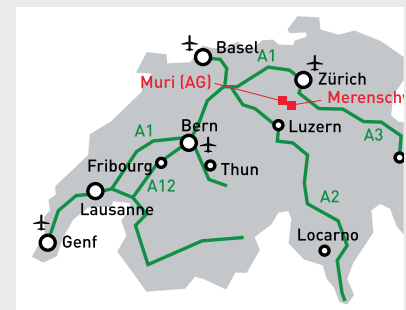

AWM Plast Tech Ltd.
Industrie Nord 1
CH-5634 Merenschwand
Phone +41 56 675 46 00
Fax +41 56 675 46 10
plasttech@awm.ch
www.advaltech.com